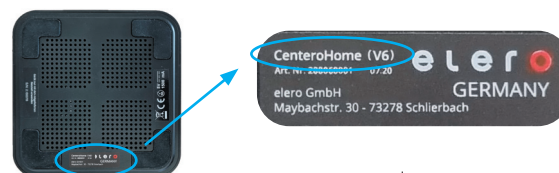

The hardware version of the Centro Home box can be seen on the type plate on the back of the box:

Only if the addition „(V6)“ is present in the designation „Centro Home“ on the type plate, all devices in this compatibility list can be integrated into the Centro Home NXT („V5 + V6“).⁺
If this addition is missing, the compatibility is limited to the devices marked with „V5“ are limited!