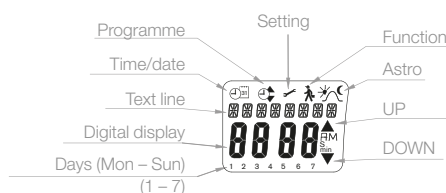

Technical data and dimensions

Type	AstroTec-868	AstroTec-868 bidi
Operating Voltage (V DC)	3	
Battery type	2 x LR 03 (AAA)	
Ingress protection (IP)	20	
Temperature range (°C)	0 to +55	
Radio frequency (MHz)	868	
Dimensions (mm)	L 85 x W 85 x T 28	
Type of installation	Wall-mounted	
Unidirectional	•	-
Bidirectional	-	•
There are different regulations for the USA, Canada, Australia and some countries in South America.	915	
Accessories included	Batteries, wall bracket, 2 wall plugs (Ø 6 mm), 2 screws (Spax 4 x 35)	
Colours	white	

Item Number	28 320.0001	28 320.0006

Lumo 2.0 m (P. 240)	•	•

Item Number
28 080.0001

Lumo 10.0 m (P. 240)	•	•

Item Number
28 090.0001

Accessories

Lumo
Light and
twilight sensor
Page 240