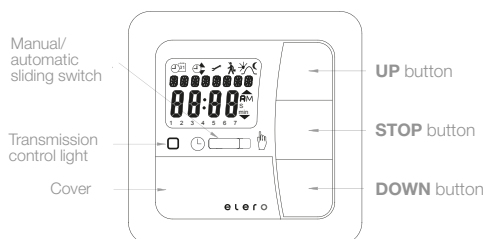

Technical data and dimensions

Type	AstroTec-868	AstroTec-868 bidi
Operating Voltage (V DC)	3	
Battery type	2 x LR 03 (AAA)	
Ingress protection (IP)	20	
Temperature range (°C)	0 to +55	
Radio frequency (MHz)	868	
Dimensions (mm)	L 85 x W 85 x T 28	
Type of installation	Wall-mounted	
Unidirectional	•	-
Bidirectional	-	•
There are different regulations for the USA, Canada, Australia and some countries in South America.	915	
Accessories included	Batteries, wall bracket, 2 wall plugs (Ø 6 mm), 2 screws (Spax 4 x 35)	
Colours	white	

Item Number	28 320.0001	28 320.0006

Lumo 2.0 m (P. 240)	•	•

Item Number
28 080.0001

Lumo 10.0 m (P. 240)	•	•

Item Number
28 090.0001

Accessories

Lumo
Light and
twilight sensor
Page 240